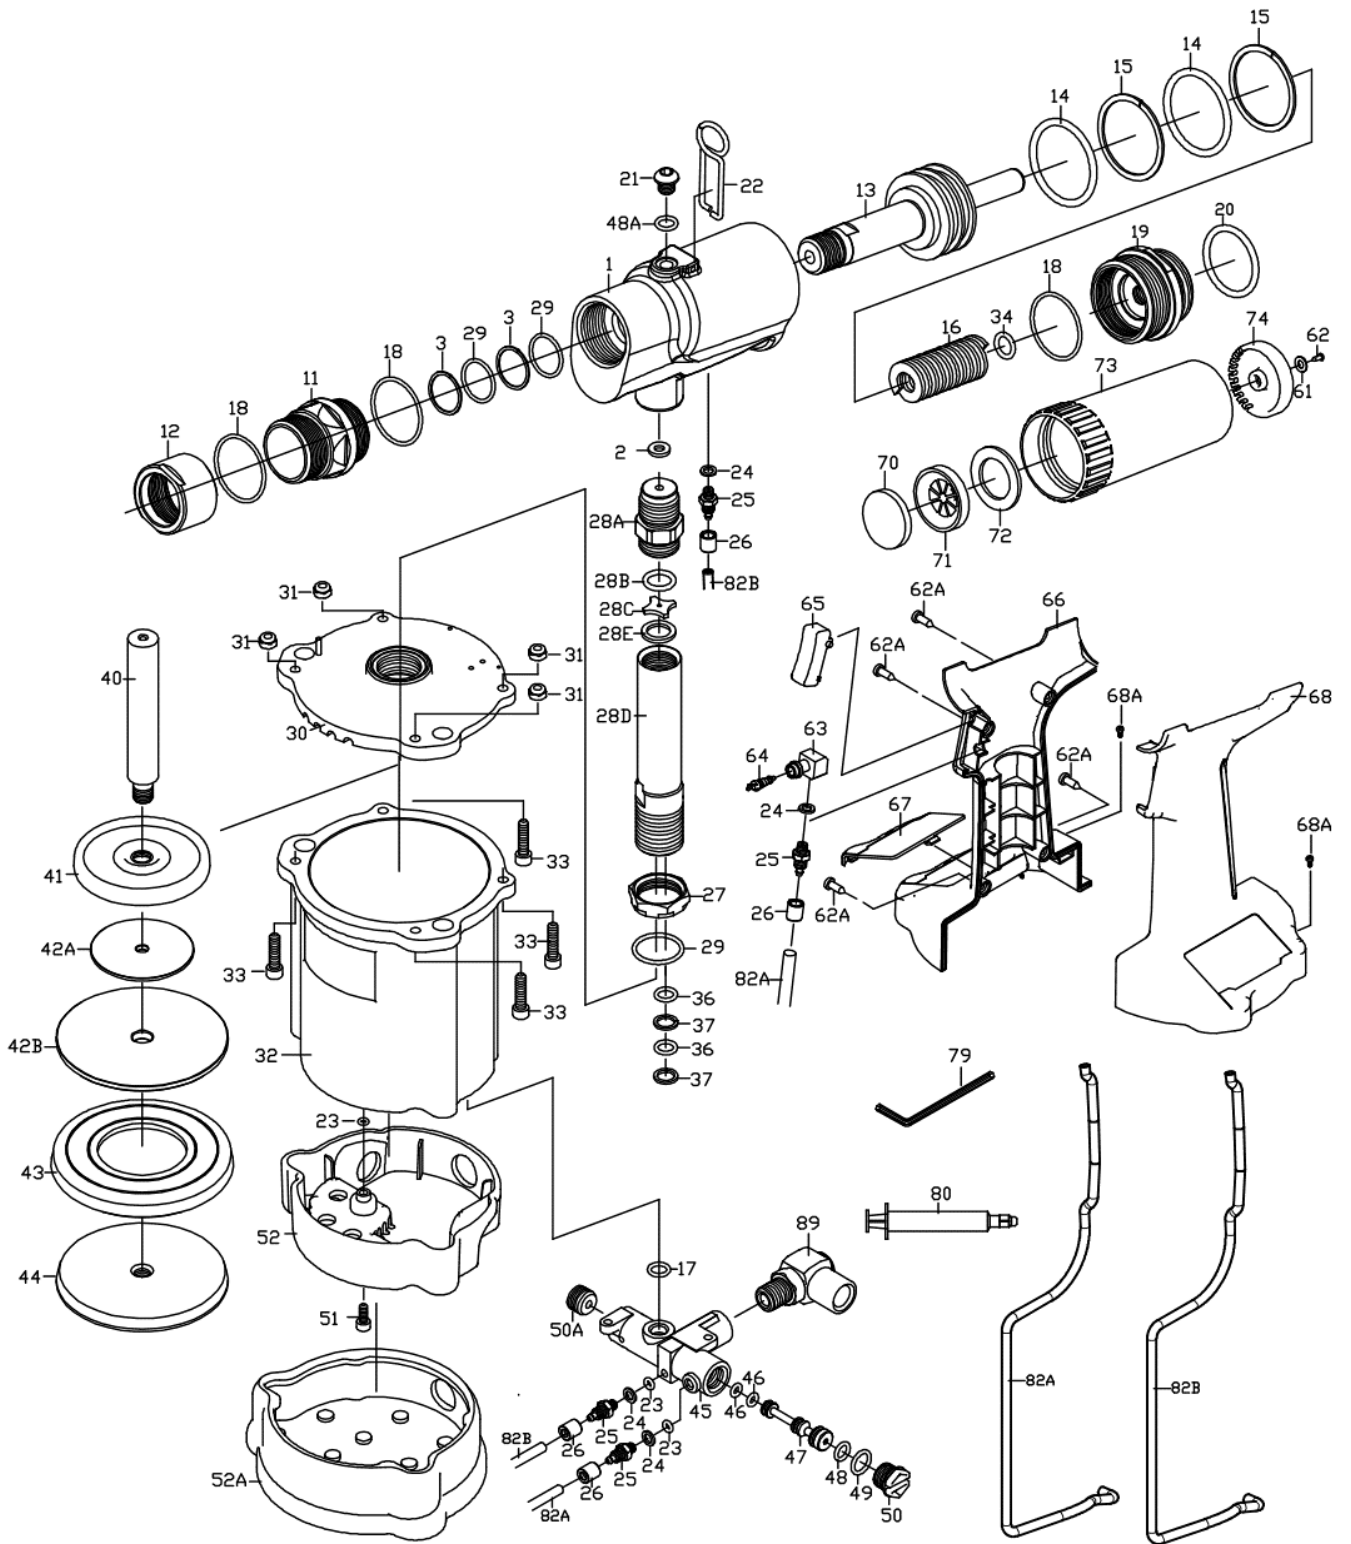

ZT3213 3/8" Air Hydraulic Installation Tool

ZT3213 3/8" Air Hydraulic Installation Tool

TECHNICAL DATA	Traction Power	lbf(kgf)	:	(3200)
	Stroke Length	mm	:	13
	Net Weight	lbs(kgs)	:	5.6(2.5)
	Nosepieces Equipped	inch(mm)	:	Need to purchase separately.
	Max. Capacity		:	3/8" (10mm) steel monobolt / C6L lock bolts

P A R T S   L I S T

Index	Part #	Description	Index	Part #	Description
1.	321101	Hydraulic Section	45.	919211	Valve Case
2.	318203	Rubber Washer	*46.	OR0408AS	O-RING (2)
*3.	BR2025	Back-Up Ring (2)	47.	919202A	Valve Stem
11.	321105	Head	*48.	OR0711	O-RING
12.	321103	Front Cap	*48A.	OR0711A	O-RING
13.	321301	Hydraulic Plunger	*49.	OR1014	O-RING
*14.	OR3946	O-RING (2)	50.	107409	Inlet Plug
*15.	BR3946	Back-Up Ring (2)	50A	922409	Plug
16.	321319	Return Spring	51.	HC00407010	Set Screw (3)
17.	OR0812	O-RING	52.	202402	Base
18.	OR3034	O-RING (3)	52A.	202404	Rubber Boot
19.	321102	Rear Gland	61.	PW0306	Washer
20.	OR3542	O-RING	62.	ST0310	Screw
21.	HR00812508	Set Screw	62A.	HC00305006	Set Screw (4)
22.	258801	Hanger	63.	107602	Valve Body
23.	OR0306	O-RING (5)	64.	107601	Bleeding Valve
24.	612714	Washer (4)	65.	107201R	Trigger
25.	612717	Socket (4)	66.	202107R	Plastic Grip-Right
26.	612711	Cap (4)	67.	202107C	Battery Cap
27.	520106	Nut	68.	202107L	Plastic Grip-Left
28A.	3211082	Hydraulic Tube Connector-B	68A.	HR002504506	Set Screw (2)
28B	OR1417	O-RING	70.	919904	Silencer
28C	8211012	Hydraulic Tube Washer	71.	919903	Muffler Seat
28D	2021081	Hydraulic Tube Connector-A	72.	919905	Silencer
28E	5201083	Washer	73.	919901	Mandrel Collector
*29.	OR2025	O-RING (3)	74.	919906	Muffler Cap
30.	202401RA	Upper Cover	79.	314755	5mm Hex. Wrench
31.	NN005080	Nut (4)	80.	922901	Oiler
32.	202403RZ	Air Cylinder Body	82A	202704A	2.5x4 PU Hose(Black)
33.	HC00508020	Set Screw (4)	82B	321704B	2.5x4 PU Hose(Orange)
34.	OR1419	O-RING	89.	92L2	Air Inlet Assembly
*36.	OR1621	O-RING (2)	90	3213SK	Service Kit (opt.)
*37.	BR1621	Back-Up Ring (2)			(No.03.14.15.29.36.37.46.48.49)
40.	202501	Plunger Rod			
41.	202505	Bumper Ring			
42A.	202504	Front Head Disc A			
42B	202503	Front Head Disc B			
43.	920505	Packing Ring			
44.	202502	Lower Plate