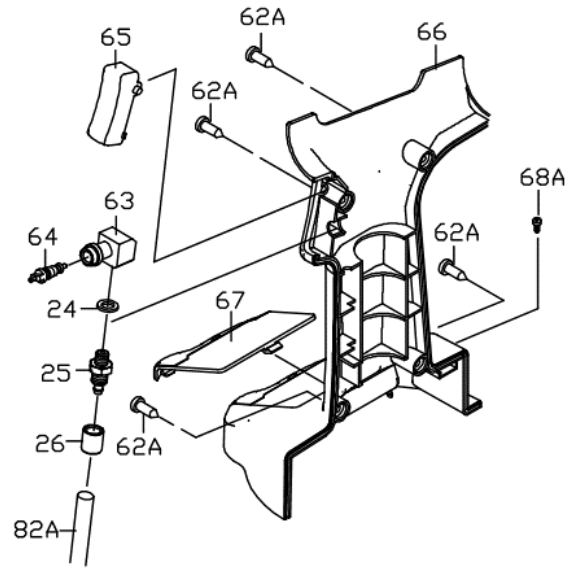

ZT2318B

Air Hydraulic Blind Bolt Tool

TECHNICAL DATA	Traction Power	lbf(kgf)	:	5000(2300)
	Stroke Length	mm	:	18
	Net Weight	lbs(kgs)	:	5.6(2.5)
	Nosepieces Equipped	inch(mm)	:	1/4" Blind Bolt Nose
	Max. Capacity		:	1/4" Blind Bolts