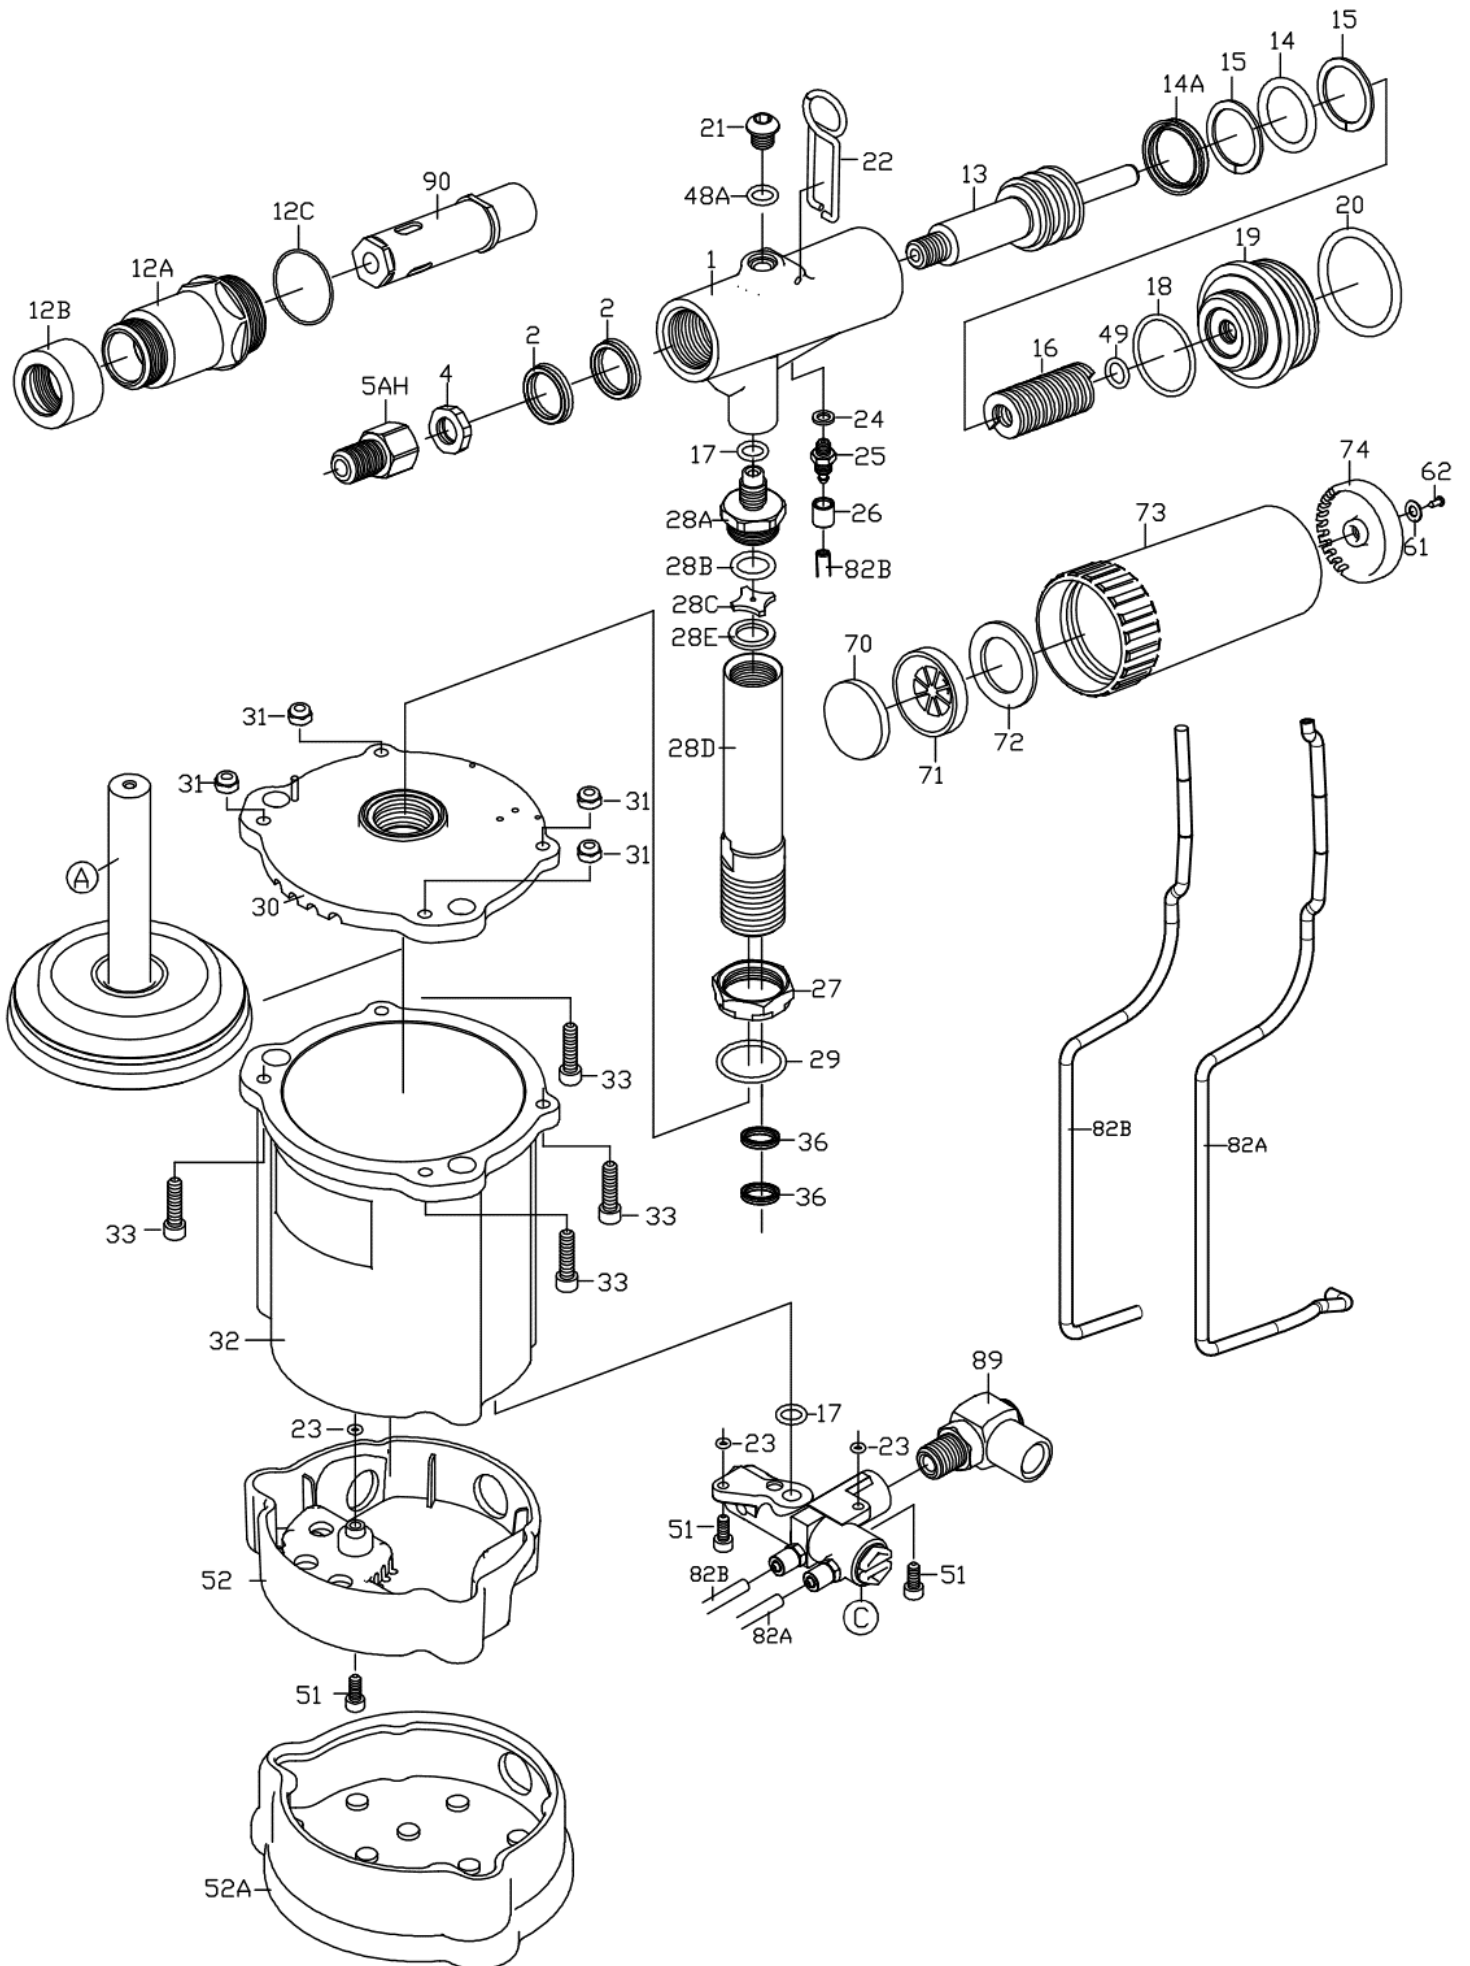

ZT2318B Air Hydraulic Blind Bolt Tool