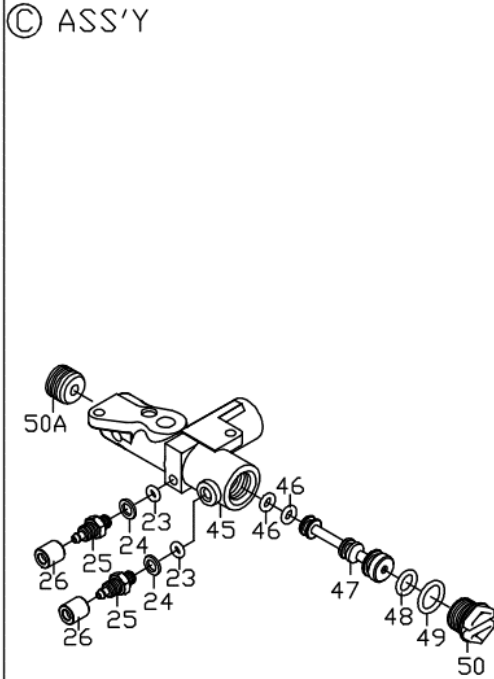

ZT2318B Air Hydraulic Blind Bolt Tool

202HB2 FOR 1/4" BLIND BOLT ASS'Y

INDEX	PART#	DESCRIPTION	QT'Y
90-1	202B1	SWAGING ANVIL	1
90-2	202HC12	COLLET	1
90-3	202HC13	JAWS	3
90-4	202HC14	FOLLOWER	1
90-5	202HC15	SPRING	1
90-6	202HC16	COLLET COUPLER	1
90-7	231HB17	PINTAIL TUBE	1

ZT2318B

Air Hydraulic Blind Bolt Tool

TECHNICAL DATA	Traction Power	lbf(kgf)	:	5000(2300)
	Stroke Length	mm	:	18
	Net Weight	lbs(kgs)	:	5.6(2.5)
	Nosepieces Equipped	inch(mm)	:	1/4" Blind Bolt Nose
	Max. Capacity		:	1/4" Blind Bolts