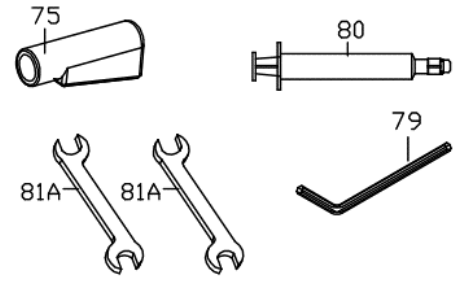

ZT2318B Air Hydraulic Blind Bolt Tool

202HB2 FOR 1/4" BLIND BOLT ASS'Y

INDEX	PART#	DESCRIPTION	QT'Y
90-1	202B1	SWAGING ANVIL	1
90-2	202HC12	COLLET	1
90-3	202HC13	JAWS	3
90-4	202HC14	FOLLOWER	1
90-5	202HC15	SPRING	1
90-6	202HC16	COLLET COUPLER	1
90-7	231HB17	PINTAIL TUBE	1

ZT2318B

Air Hydraulic Blind Bolt Tool

TECHNICAL DATA	Traction Power	lbf(kgf)	:	5000(2300)
	Stroke Length	mm	:	18
	Net Weight	lbs(kgs)	:	5.6(2.5)
	Nosepieces Equipped	inch(mm)	:	1/4" Blind Bolt Nose
	Max. Capacity		:	1/4" Blind Bolts