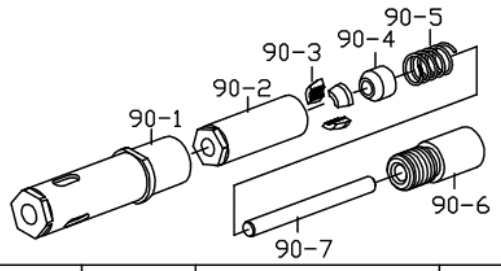

ZT2318B Air Hydraulic Blind Bolt Tool

202HB2 FOR 1/4" BLIND BOLT ASS'Y

INDEX	PART#	DESCRIPTION	QT'Y
90-1	202B1	SWAGING ANVIL	1
90-2	202HC12	COLLET	1
90-3	202HC13	JAWS	3
90-4	202HC14	FOLLOWER	1
90-5	202HC15	SPRING	1
90-6	202HC16	COLLET COUPLER	1
90-7	231HB17	PINTAIL TUBE	1

ZT2318B

Air Hydraulic Blind Bolt Tool

TECHNICAL DATA	Traction Power	lbf(kgf)	:	5000(2300)
	Stroke Length	mm	:	18
	Net Weight	lbs(kgs)	:	5.6(2.5)
	Nosepieces Equipped	inch(mm)	:	1/4" Blind Bolt Nose
	Max. Capacity		:	1/4" Blind Bolts