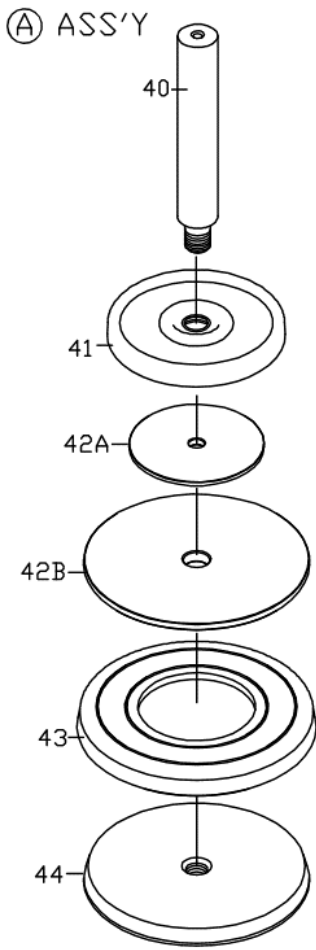

ZT2318B Air Hydraulic Blind Bolt Tool

202HB2 FOR 1/4" BLIND BOLT ASS'Y

INDEX	PART#	DESCRIPTION	QT'Y
90-1	202B1	SWAGING ANVIL	1
90-2	202HC12	COLLET	1
90-3	202HC13	JAWS	3
90-4	202HC14	FOLLOWER	1
90-5	202HC15	SPRING	1
90-6	202HC16	COLLET COUPLER	1
90-7	231HB17	PINTAIL TUBE	1