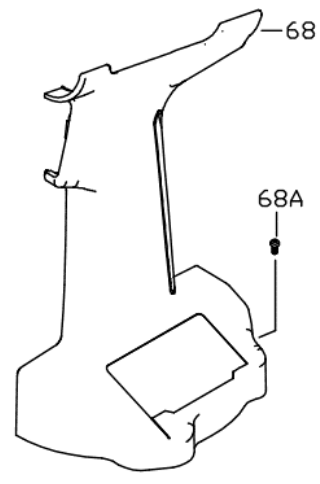

ZT2318B Air Hydraulic Blind Bolt Tool

202HB2 FOR 1/4" BLIND BOLT ASS'Y

INDEX	PART#	DESCRIPTION	QT'Y
90-1	202B1	SWAGING ANVIL	1
90-2	202HC12	COLLET	1
90-3	202HC13	JAWS	3
90-4	202HC14	FOLLOWER	1
90-5	202HC15	SPRING	1
90-6	202HC16	COLLET COUPLER	1
90-7	231HB17	PINTAIL TUBE	1

ZT2318B

Air Hydraulic Blind Bolt Tool

TECHNICAL DATA	Traction Power	lbf(kgf)	:	5000(2300)
	Stroke Length	mm	:	18
	Net Weight	lbs(kgs)	:	5.6(2.5)
	Nosepieces Equipped	inch(mm)	:	1/4" Blind Bolt Nose
	Max. Capacity		:	1/4" Blind Bolts