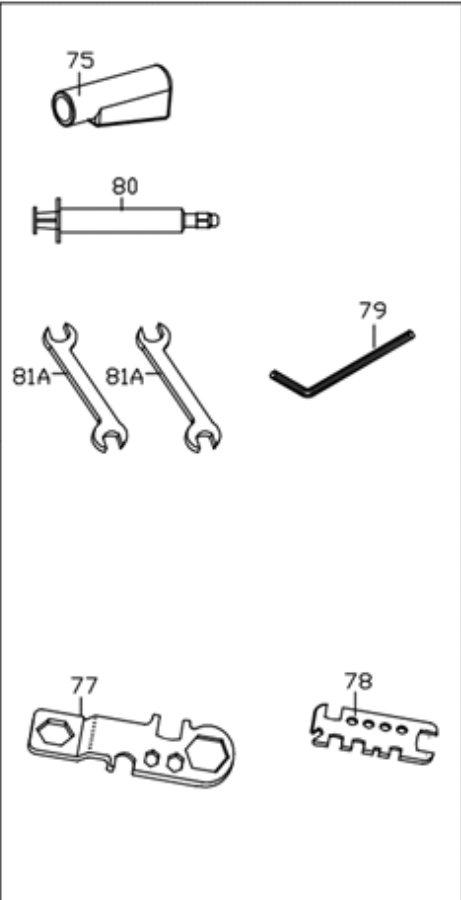

# ZT2318-8 5/16" ( 8mm ) Air Hydraulic Riveter

## ZT2318-8 5/16" ( 8mm ) Air Hydraulic Riveter

<b>TECHNICAL DATA</b>	Traction Power	lbf(kgf)	: 5000(2300)
	Stroke Length	mm	: 18
	Net Weight	lbs(kgs)	: 5.6(2.5)
	Nosepieces Equipped	inch(mm)	: 5/16(7.8))
	Max. Capacity		: Max. 5/16"(7.8mm) structural rivets in all materials