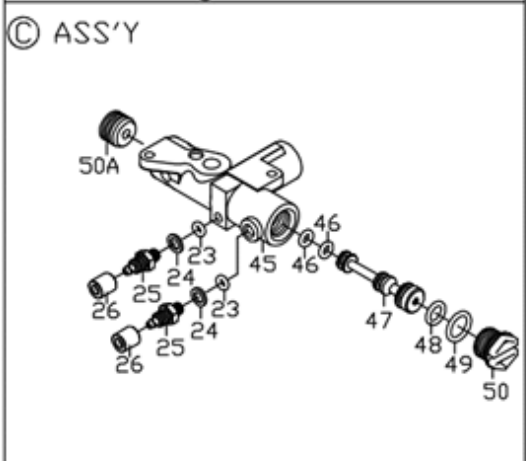

# ZT2318-8 5/16" ( 8mm ) Air Hydraulic Riveter

## ZT2318-8 5/16" ( 8mm ) Air Hydraulic Riveter

<b>TECHNICAL DATA</b>	Traction Power	lbf(kgf)	: 5000(2300)
	Stroke Length	mm	: 18
	Net Weight	lbs(kgs)	: 5.6(2.5)
	Nosepieces Equipped	inch(mm)	: 5/16(7.8))
	Max. Capacity		: Max. 5/16"(7.8mm) structural rivets in all materials