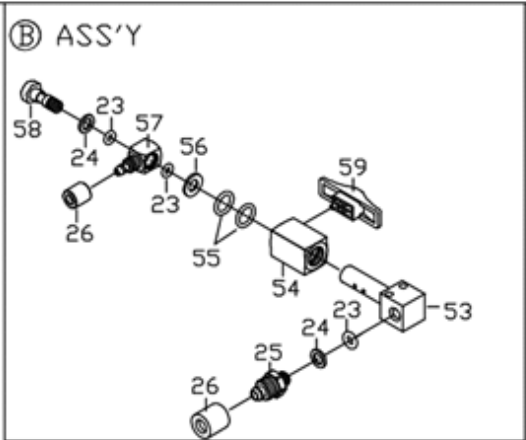

# ZT2318-8 5/16" ( 8mm ) Air Hydraulic Riveter

## ZT2318-8 5/16" ( 8mm ) Air Hydraulic Riveter

<b>TECHNICAL DATA</b>	Traction Power	lbf(kgf)	: 5000(2300)
	Stroke Length	mm	: 18
	Net Weight	lbs(kgs)	: 5.6(2.5)
	Nosepieces Equipped	inch(mm)	: 5/16(7.8))
	Max. Capacity		: Max. 5/16"(7.8mm) structural rivets in all materials