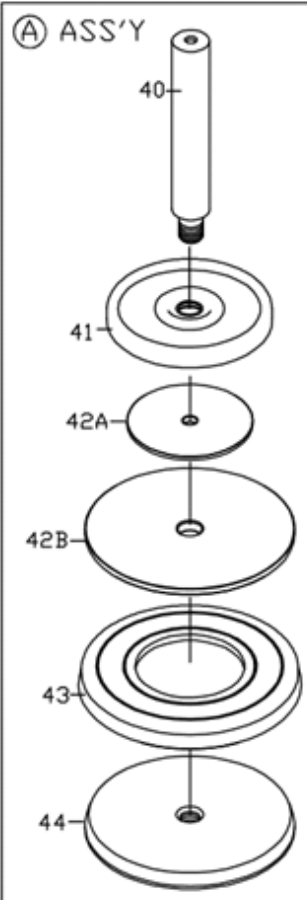

# ZT2318-8 5/16" ( 8mm ) Air Hydraulic Riveter

## ZT2318-8 5/16" ( 8mm ) Air Hydraulic Riveter

<b>TECHNICAL DATA</b>	Traction Power	lbf(kgf)	: 5000(2300)
	Stroke Length	mm	: 18
	Net Weight	lbs(kgs)	: 5.6(2.5)
	Nosepieces Equipped	inch(mm)	: 5/16(7.8))
	Max. Capacity		: Max. 5/16"(7.8mm) structural rivets in all materials