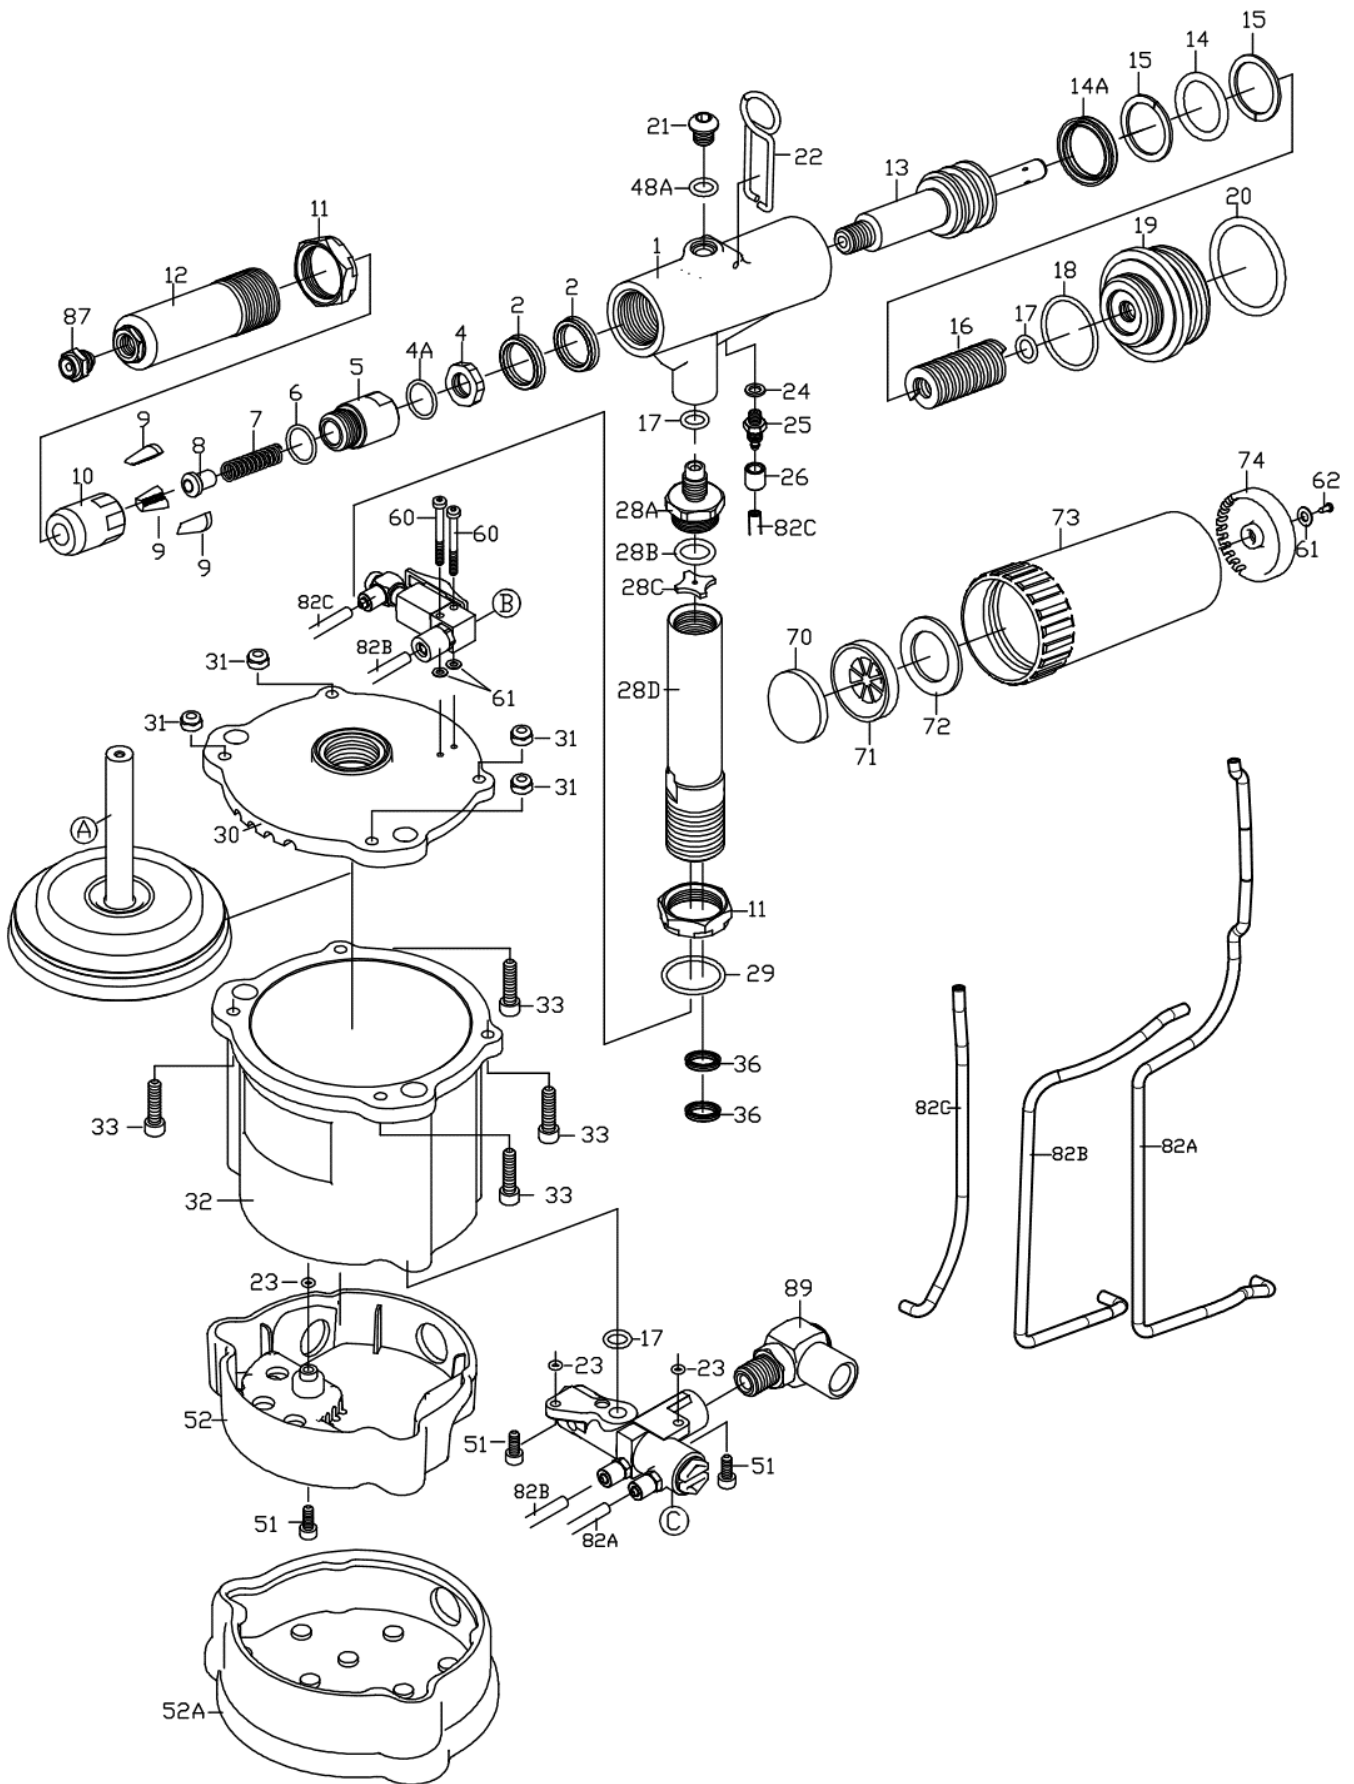

## ZT2318-8 5/16" ( 8mm ) Air Hydraulic Riveter

<b>TECHNICAL DATA</b>	Traction Power	lbf(kgf)	: 5000(2300)
	Stroke Length	mm	: 18
	Net Weight	lbs(kgs)	: 5.6(2.5)
	Nosepieces Equipped	inch(mm)	: 5/16(7.8))
	Max. Capacity		: Max. 5/16"(7.8mm) structural rivets in all materials