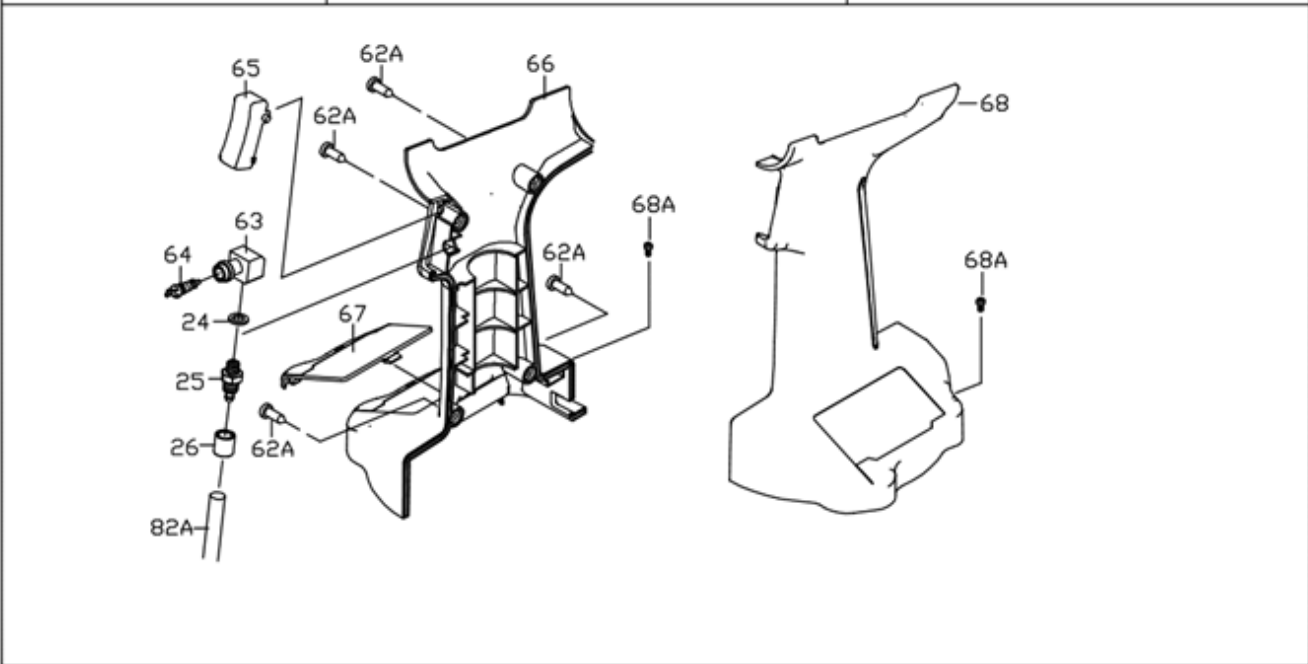

# ZT2318-8 5/16" ( 8mm ) Air Hydraulic Riveter

## ZT2318-8 5/16" ( 8mm ) Air Hydraulic Riveter

<b>TECHNICAL DATA</b>	Traction Power	lbf(kgf)	: 5000(2300)
	Stroke Length	mm	: 18
	Net Weight	lbs(kgs)	: 5.6(2.5)
	Nosepieces Equipped	inch(mm)	: 5/16(7.8))
	Max. Capacity		: Max. 5/16"(7.8mm) structural rivets in all materials