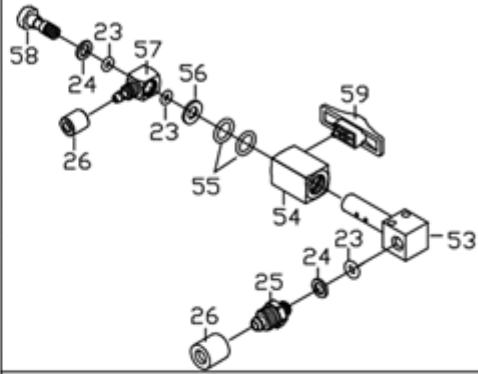

# ZT2021-8 5/16" ( 8mm ) Air Hydraulic Riveter

Ⓐ ASS'Y

Ⓑ ASS'Y

Ⓒ ASS'Y

## ZT2021-8 5/16" ( 8mm ) Air Hydraulic Riveter

<b>TECHNICAL DATA</b>	Traction Power	lbf(kgf)	:	4400(2000)
	Stroke Length	mm	:	21
	Net Weight	lbs(kgs)	:	5.6(2.5)
	Nosepieces Equipped	inch(mm)	:	5/16(7.8)
	Max. Capacity		:	Max. 5/16"(7.8mm) blind rivets in steel/steel