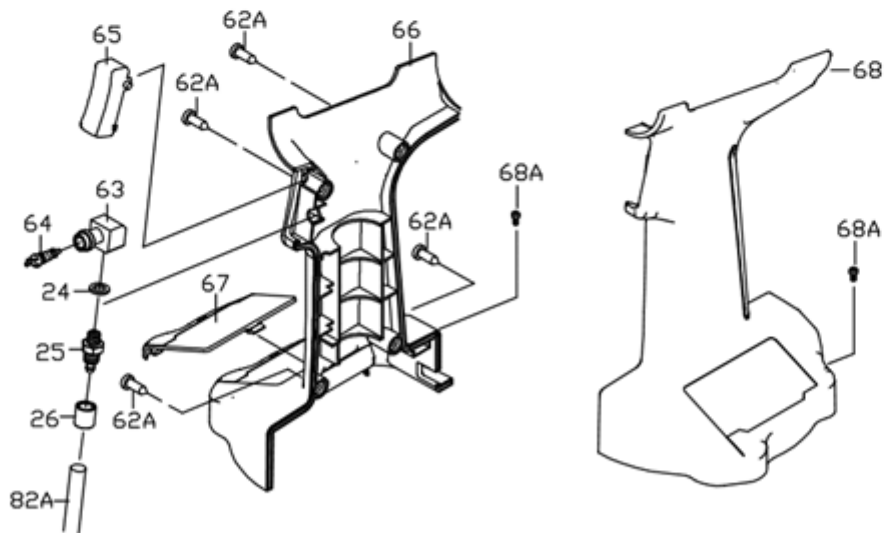

## ZT2021-8 5/16" ( 8mm ) Air Hydraulic Riveter

<b>TECHNICAL DATA</b>	Traction Power	lbf(kgf)	:	4400(2000)
	Stroke Length	mm	:	21
	Net Weight	lbs(kgs)	:	5.6(2.5)
	Nosepieces Equipped	inch(mm)	:	5/16(7.8)
	Max. Capacity		:	Max. 5/16"(7.8mm) blind rivets in steel/steel