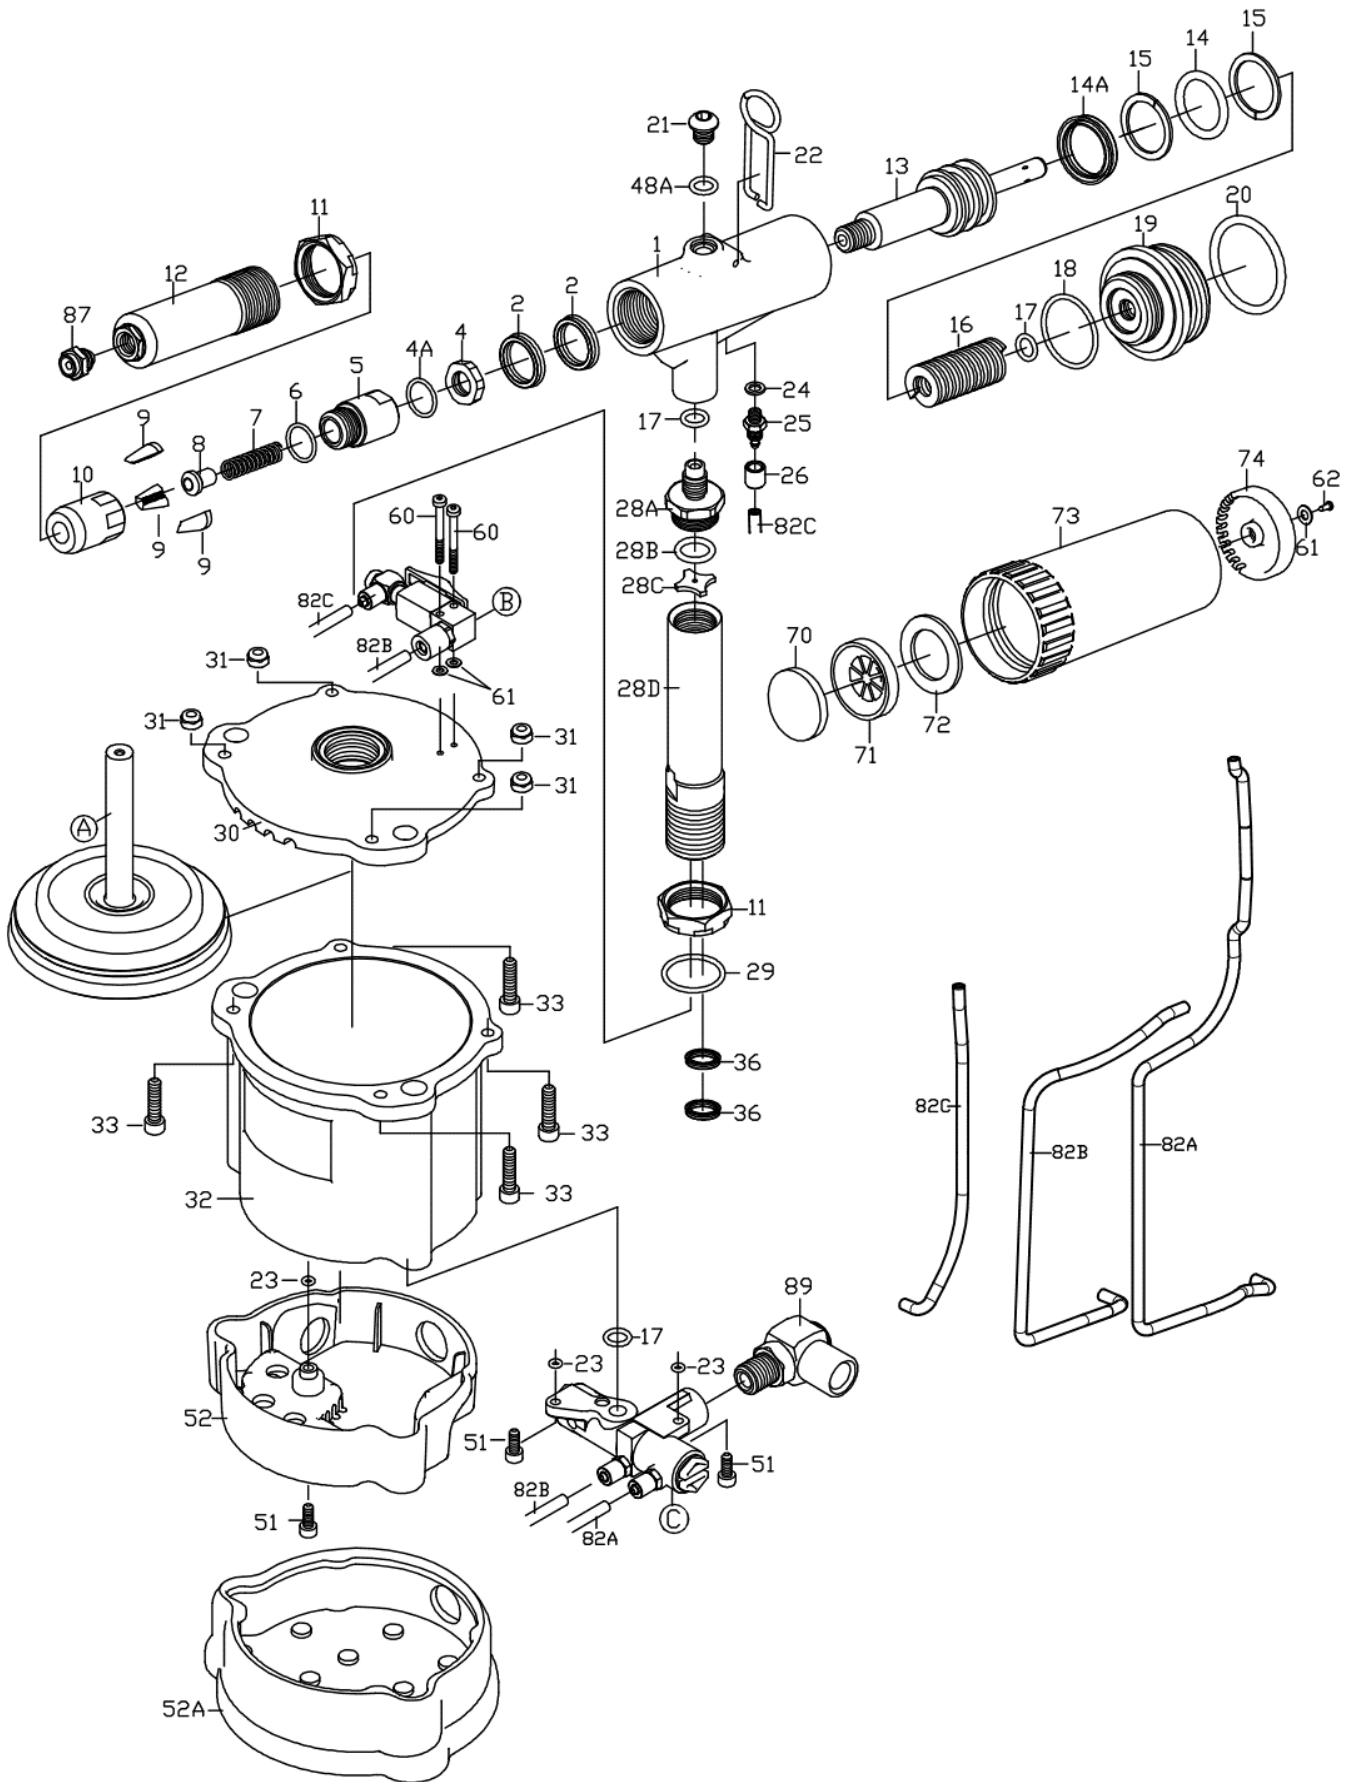

ZT2021-8 5/16" (8mm) Air Hydraulic Riveter