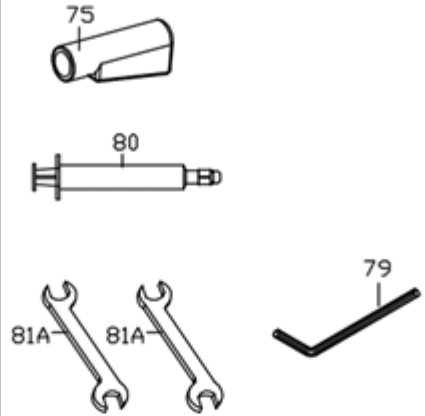

## ZT2021-8 5/16" ( 8mm ) Air Hydraulic Riveter

<b>TECHNICAL DATA</b>	Traction Power	lbf(kgf)	:	4400(2000)
	Stroke Length	mm	:	21
	Net Weight	lbs(kgs)	:	5.6(2.5)
	Nosepieces Equipped	inch(mm)	:	5/16(7.8)
	Max. Capacity		:	Max. 5/16"(7.8mm) blind rivets in steel/steel