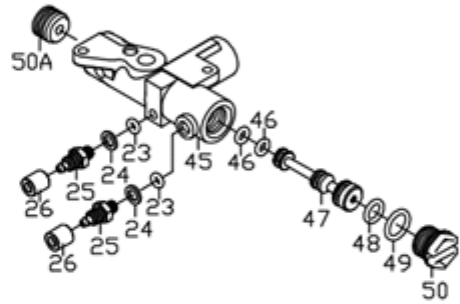

# ZT2021-8 5/16" ( 8mm ) Air Hydraulic Riveter

Ⓐ ASS'Y

Ⓑ ASS'Y

Ⓒ ASS'Y

## ZT2021-8 5/16" ( 8mm ) Air Hydraulic Riveter

<b>TECHNICAL DATA</b>	Traction Power	lbf(kgf)	:	4400(2000)
	Stroke Length	mm	:	21
	Net Weight	lbs(kgs)	:	5.6(2.5)
	Nosepieces Equipped	inch(mm)	:	5/16(7.8)
	Max. Capacity		:	Max. 5/16"(7.8mm) blind rivets in steel/steel