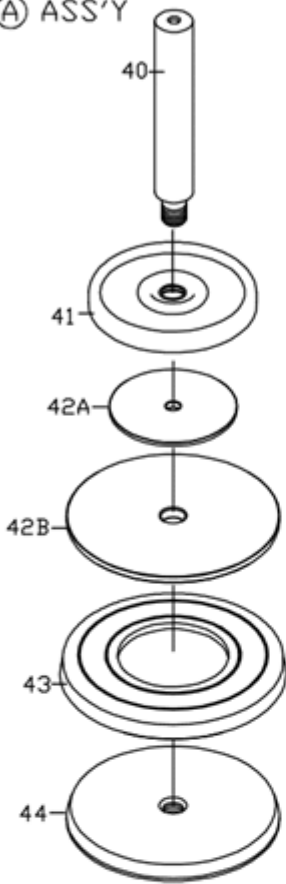

# ZT2021-8 5/16" ( 8mm ) Air Hydraulic Riveter

Ⓐ ASS'Y

Ⓑ ASS'Y

Ⓒ ASS'Y

## ZT2021-8 5/16" ( 8mm ) Air Hydraulic Riveter

<b>TECHNICAL DATA</b>	Traction Power	lbf(kgf)	:	4400(2000)
	Stroke Length	mm	:	21
	Net Weight	lbs(kgs)	:	5.6(2.5)
	Nosepieces Equipped	inch(mm)	:	5/16(7.8)
	Max. Capacity		:	Max. 5/16"(7.8mm) blind rivets in steel/steel