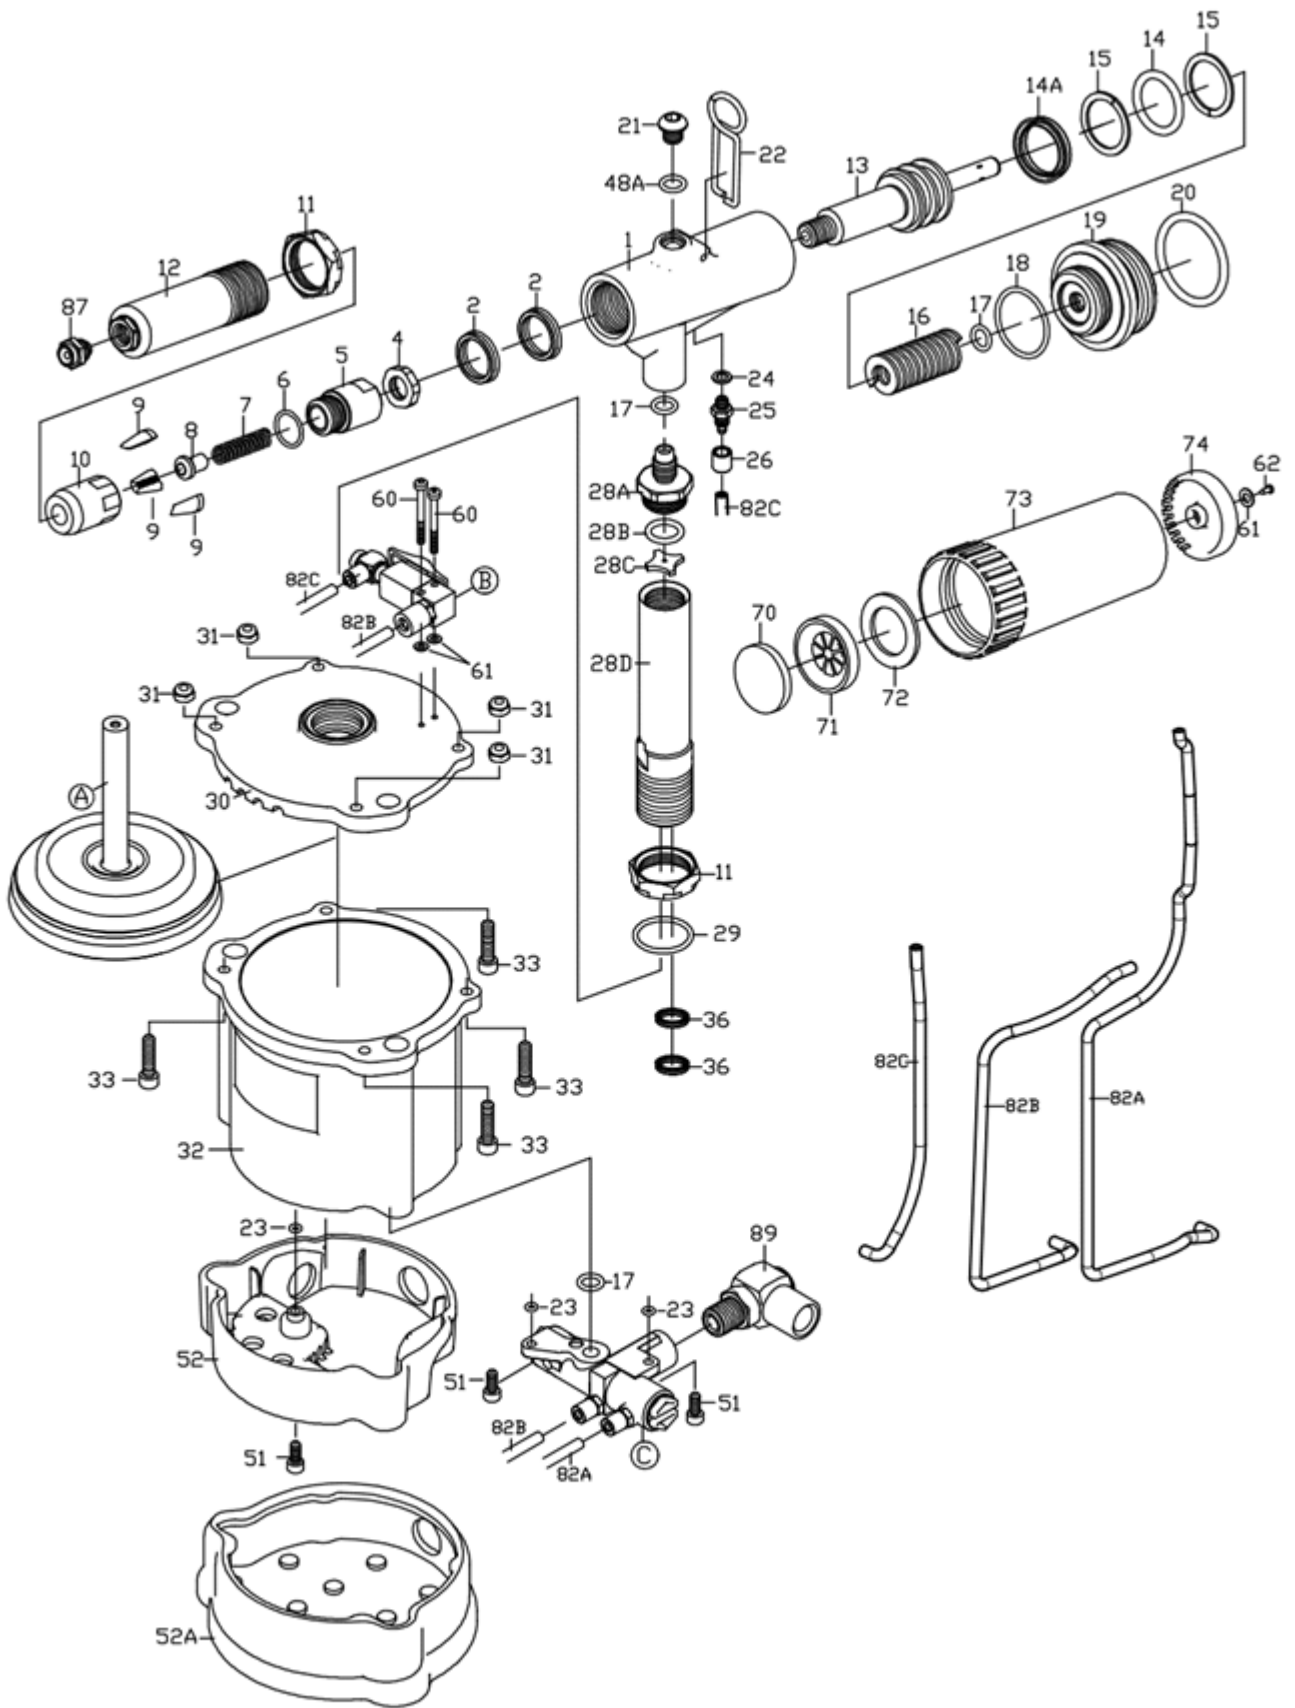

ZT0922 3/16" (4.8MM) Air Hydraulic Riveter