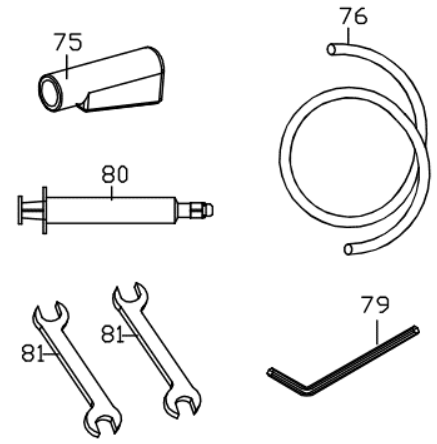

ZT0922 3/16" (4.8MM) Air Hydraulic Riveter

Ⓐ ASS'Y

Ⓑ ASS'Y

Ⓒ ASS'Y

ZT0922 3/16" (4.8MM) Air Hydraulic Riveter

TECHNICAL DATA	Traction Power	lbf(kgf)	: 2000(920)
	Stroke Length	mm	: 22
	Net Weight	lbs(kgs)	: 4.2(1.9)
	Nosepieces Equipped	inch(mm)	: 3/16(4.8), 5/32(4.0), Monobolt 3/16(4.8)
	Max. Capacity		: Max. 3/16"(4.8mm)blind rivets in all materials