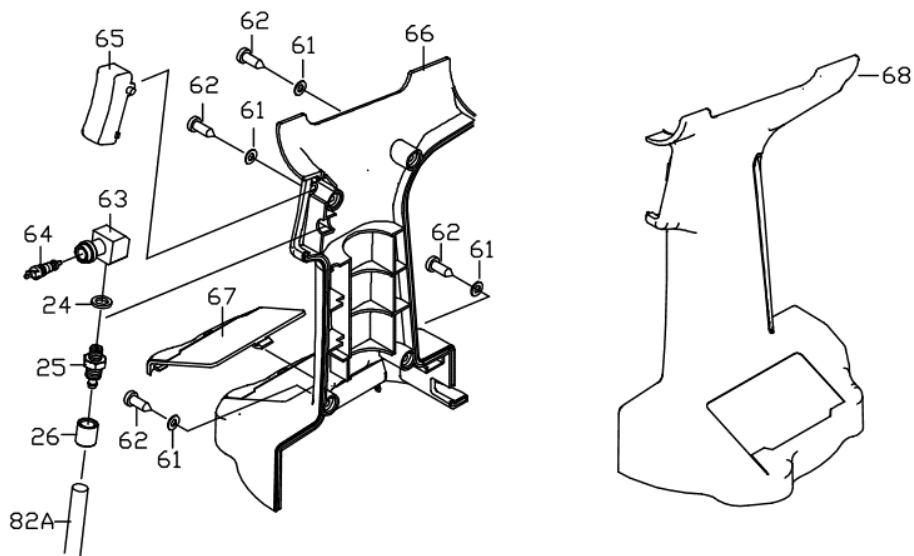

ZT0922 3/16" (4.8MM) Air Hydraulic Riveter

Ⓐ ASS'Y

Ⓑ ASS'Y

Ⓒ ASS'Y

ZT0922 3/16" (4.8MM) Air Hydraulic Riveter

TECHNICAL DATA	Traction Power	lbf(kgf)	: 2000(920)
	Stroke Length	mm	: 22
	Net Weight	lbs(kgs)	: 4.2(1.9)
	Nosepieces Equipped	inch(mm)	: 3/16(4.8), 5/32(4.0), Monobolt 3/16(4.8)
	Max. Capacity		: Max. 3/16"(4.8mm)blind rivets in all materials