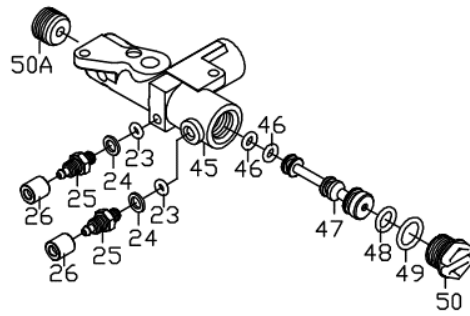

ZT0922 3/16" (4.8MM) Air Hydraulic Riveter

Ⓐ ASS'Y

Ⓑ ASS'Y

Ⓒ ASS'Y

ZT0922 3/16" (4.8MM) Air Hydraulic Riveter

TECHNICAL DATA	Traction Power	lbf(kgf)	: 2000(920)
	Stroke Length	mm	: 22
	Net Weight	lbs(kgs)	: 4.2(1.9)
	Nosepieces Equipped	inch(mm)	: 3/16(4.8), 5/32(4.0), Monobolt 3/16(4.8)
	Max. Capacity		: Max. 3/16"(4.8mm)blind rivets in all materials