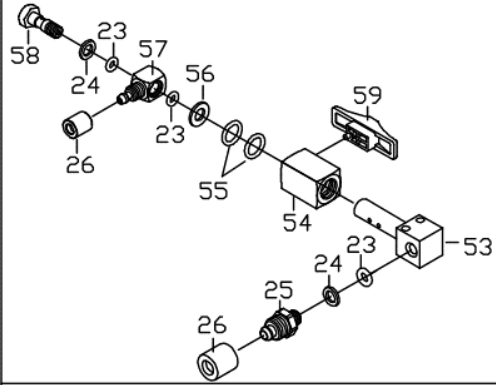

ZT0922 3/16" (4.8MM) Air Hydraulic Riveter

Ⓐ ASS'Y

Ⓑ ASS'Y

Ⓒ ASS'Y

ZT0922 3/16" (4.8MM) Air Hydraulic Riveter

TECHNICAL DATA	Traction Power	lbf(kgf)	: 2000(920)
	Stroke Length	mm	: 22
	Net Weight	lbs(kgs)	: 4.2(1.9)
	Nosepieces Equipped	inch(mm)	: 3/16(4.8), 5/32(4.0), Monobolt 3/16(4.8)
	Max. Capacity		: Max. 3/16"(4.8mm)blind rivets in all materials