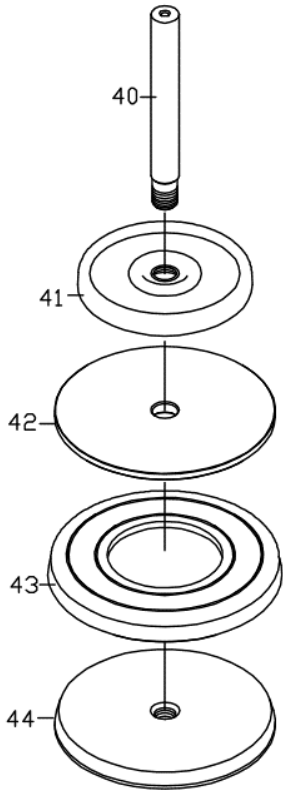

ZT0922 3/16" (4.8MM) Air Hydraulic Riveter

Ⓐ ASS'Y

Ⓑ ASS'Y

Ⓒ ASS'Y

ZT0922 3/16" (4.8MM) Air Hydraulic Riveter

TECHNICAL DATA	Traction Power	lbf(kgf)	: 2000(920)
	Stroke Length	mm	: 22
	Net Weight	lbs(kgs)	: 4.2(1.9)
	Nosepieces Equipped	inch(mm)	: 3/16(4.8), 5/32(4.0), Monobolt 3/16(4.8)
	Max. Capacity		: Max. 3/16"(4.8mm)blind rivets in all materials