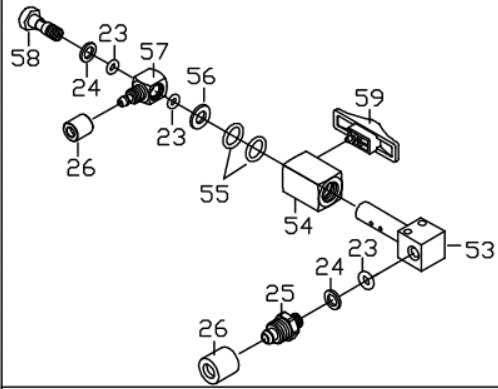

ZT0715 3/16" (4.8MM) Air Hydraulic Riveter

Ⓐ ASS'Y

Ⓑ ASS'Y

Ⓒ ASS'Y

ZT0715 3/16" (4.8MM) Air Hydraulic Riveter

TECHNICAL DATA	Traction Power	lbf(kgf)	: 1500 (700)
	Stroke Length	mm	: 15
	Net Weight	lbs(kgs)	: 3.8(1.7)
	Nosepieces Equipped	inch(mm)	: 5/32(4.0)
	Blind Rivet Nut Setting Capacity		: Max. 3/16"(4.8mm)blind rivets in alum./steel