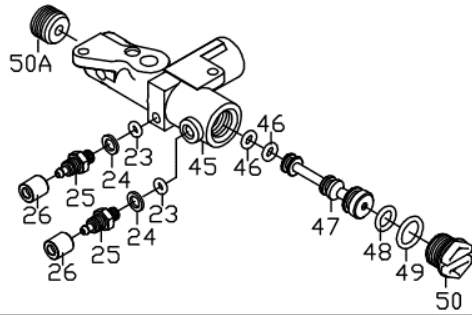

ZT0715 3/16" (4.8MM) Air Hydraulic Riveter

Ⓐ ASS'Y

Ⓑ ASS'Y

Ⓒ ASS'Y

ZT0715 3/16" (4.8MM) Air Hydraulic Riveter

TECHNICAL DATA	Traction Power	lbf(kgf)	: 1500 (700)
	Stroke Length	mm	: 15
	Net Weight	lbs(kgs)	: 3.8(1.7)
	Nosepieces Equipped	inch(mm)	: 5/32(4.0)
	Blind Rivet Nut Setting Capacity		: Max. 3/16"(4.8mm)blind rivets in alum./steel