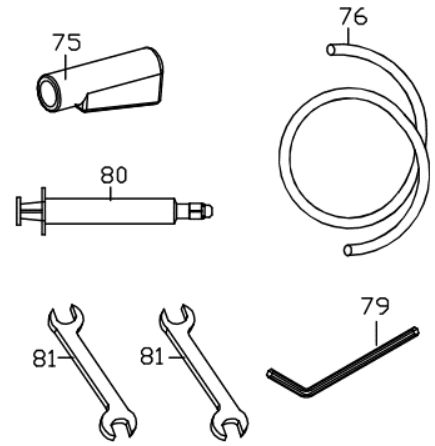

ZT0715 3/16" (4.8MM) Air Hydraulic Riveter

Ⓐ ASS'Y

Ⓑ ASS'Y

Ⓒ ASS'Y

ZT0715 3/16" (4.8MM) Air Hydraulic Riveter

TECHNICAL DATA	Traction Power	lbf(kgf)	: 1500 (700)
	Stroke Length	mm	: 15
	Net Weight	lbs(kgs)	: 3.8(1.7)
	Nosepieces Equipped	inch(mm)	: 5/32(4.0)
	Blind Rivet Nut Setting Capacity		: Max. 3/16"(4.8mm)blind rivets in alum./steel