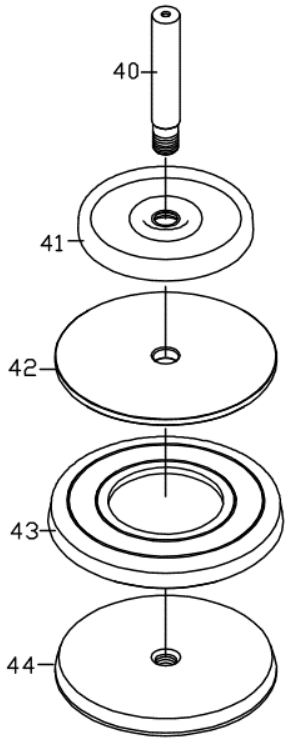

ZT0715 3/16" (4.8MM) Air Hydraulic Riveter

Ⓐ ASS'Y

Ⓑ ASS'Y

Ⓒ ASS'Y

ZT0715 3/16" (4.8MM) Air Hydraulic Riveter

TECHNICAL DATA	Traction Power	lbf(kgf)	: 1500 (700)
	Stroke Length	mm	: 15
	Net Weight	lbs(kgs)	: 3.8(1.7)
	Nosepieces Equipped	inch(mm)	: 5/32(4.0)
	Blind Rivet Nut Setting Capacity		: Max. 3/16"(4.8mm)blind rivets in alum./steel