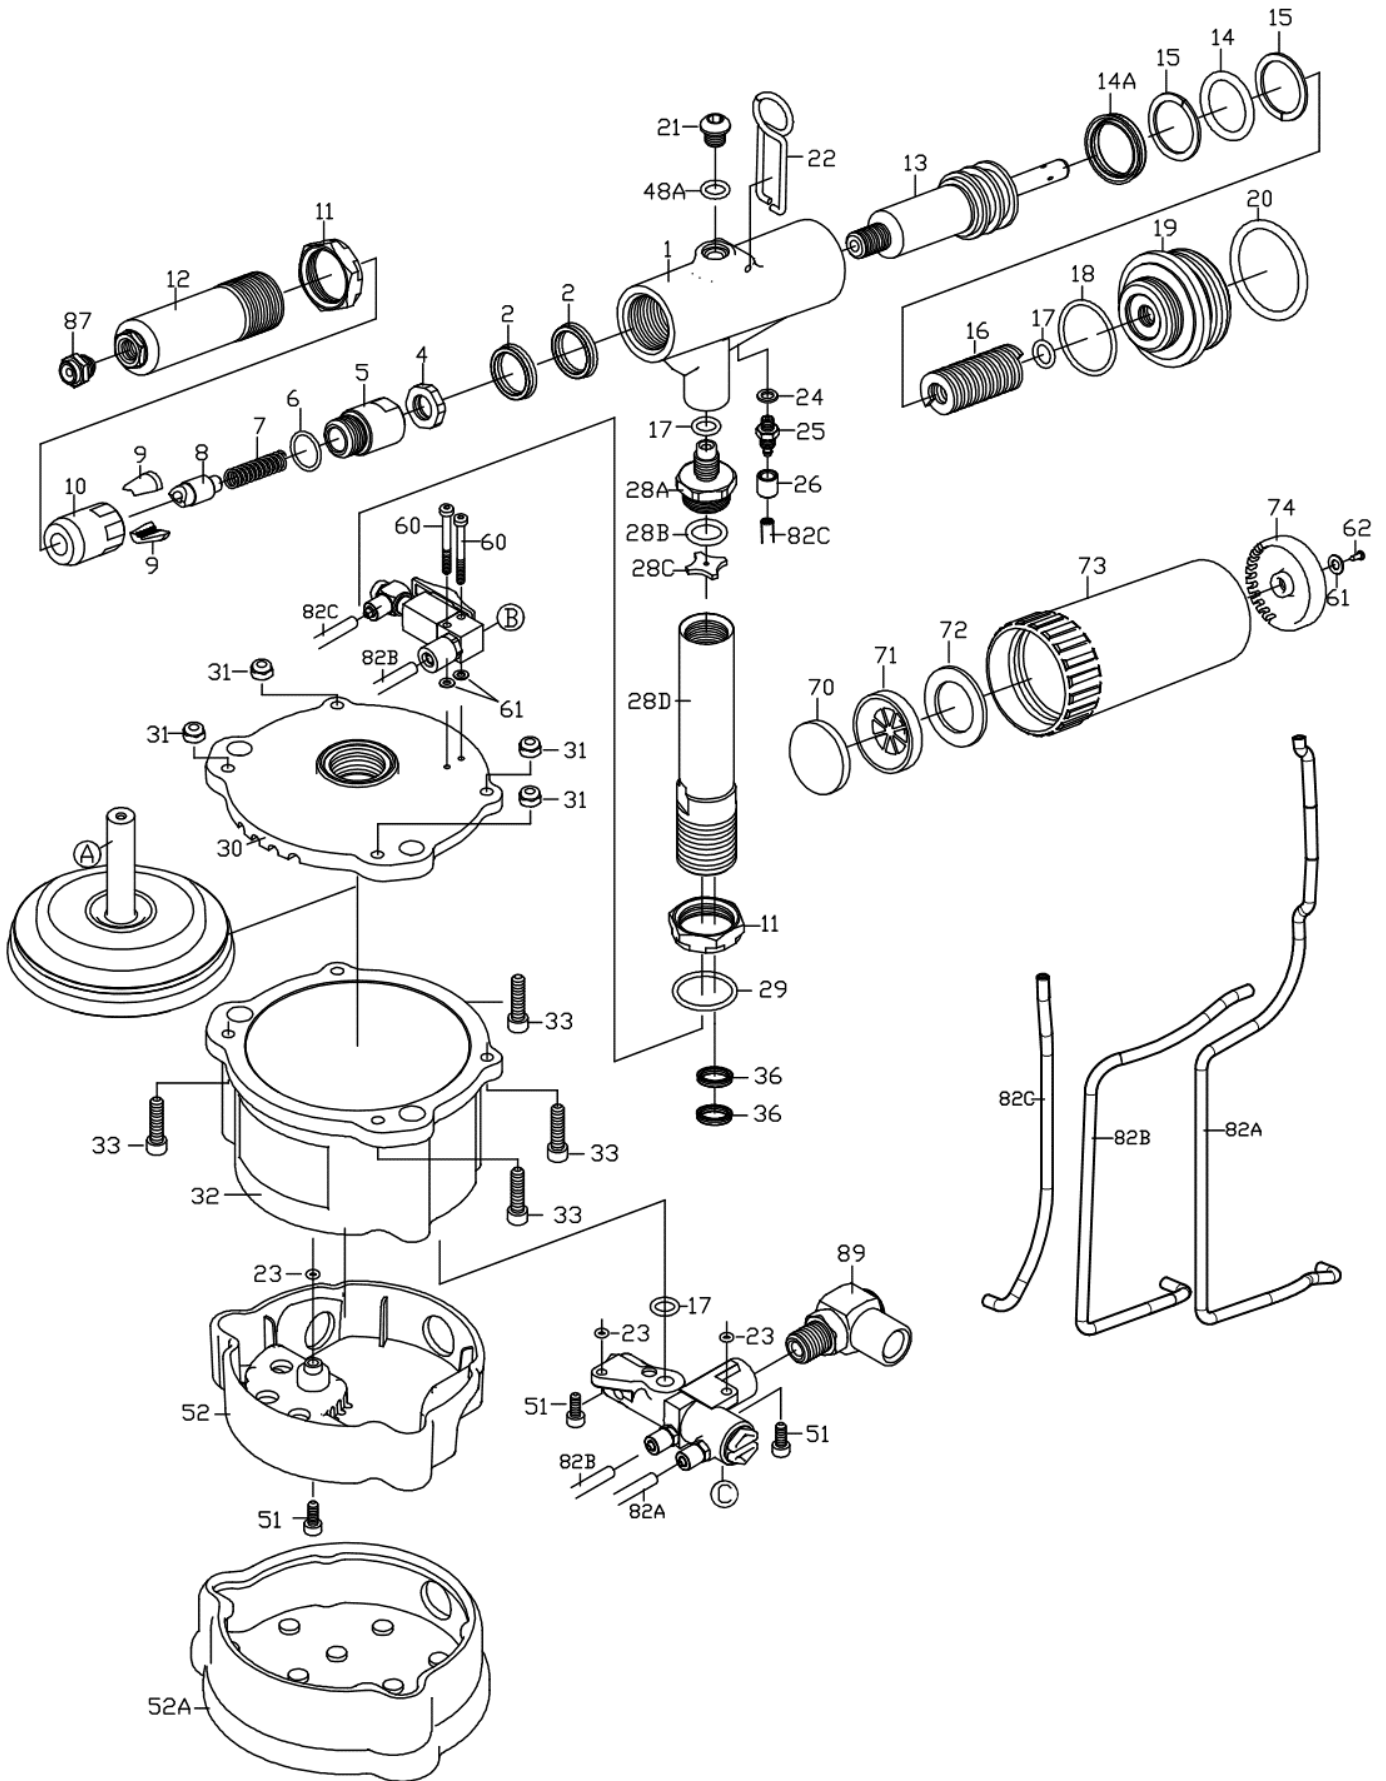

ZT0715 3/16" (4.8MM) Air Hydraulic Riveter