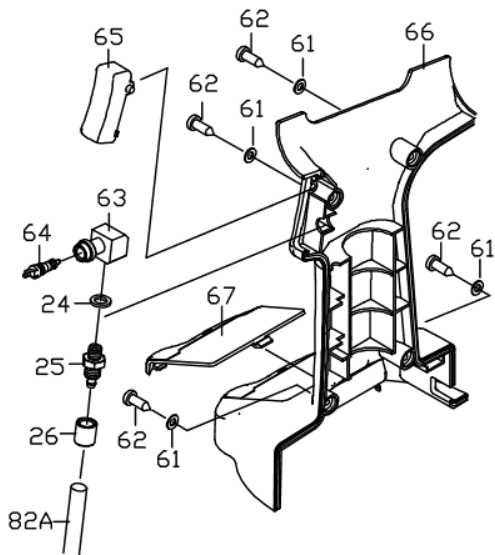

ZT0715 3/16" (4.8MM) Air Hydraulic Riveter

Ⓐ ASS'Y

Ⓑ ASS'Y

Ⓒ ASS'Y

ZT0715 3/16" (4.8MM) Air Hydraulic Riveter

TECHNICAL DATA	Traction Power	lbf(kgf)	: 1500 (700)
	Stroke Length	mm	: 15
	Net Weight	lbs(kgs)	: 3.8(1.7)
	Nosepieces Equipped	inch(mm)	: 5/32(4.0)
	Blind Rivet Nut Setting Capacity		: Max. 3/16"(4.8mm)blind rivets in alum./steel