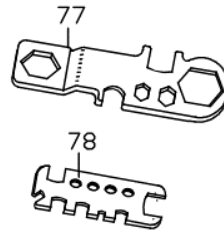

ZT0715 3/16" (4.8MM) Air Hydraulic Riveter

Ⓐ ASS'Y

Ⓑ ASS'Y

Ⓒ ASS'Y

ZT0715 3/16" (4.8MM) Air Hydraulic Riveter

TECHNICAL DATA	Traction Power	lbf(kgf)	: 1500 (700)
	Stroke Length	mm	: 15
	Net Weight	lbs(kgs)	: 3.8(1.7)
	Nosepieces Equipped	inch(mm)	: 5/32(4.0)
	Blind Rivet Nut Setting Capacity		: Max. 3/16"(4.8mm)blind rivets in alum./steel