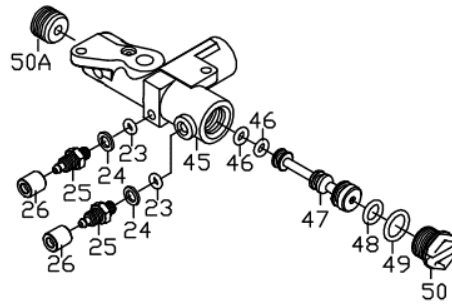

ZT0520 5/32"(4.0mm) Air Hydraulic Riveter

Ⓐ ASS'Y

Ⓑ ASS'Y

Ⓒ ASS'Y

ZT0520 5/32"(4.0mm) Air Hydraulic Riveter

TECHNICAL DATA	Traction Power	lbf(kgf)	: 1100 (500)
	Stroke Length	mm	: 20
	Net Weight	lbs(kgs)	: 3.8(1.7)
	Nosepieces Equipped	inch(mm)	: 5/32(4.0) , 1/8(3.2) , 3/32(2.4)
	Max. Capacity		: Max. 5/32"(4.0mm)blind rivets in all materials