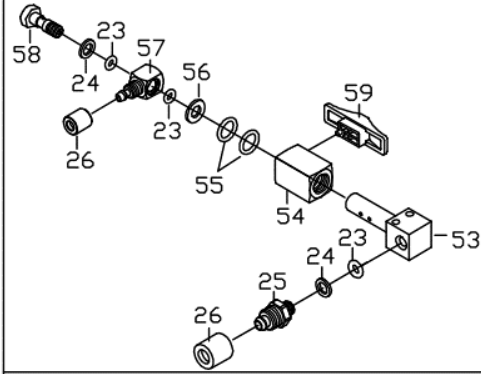

ZT0520 5/32"(4.0mm) Air Hydraulic Riveter

Ⓐ ASS'Y

Ⓑ ASS'Y

Ⓒ ASS'Y

ZT0520 5/32"(4.0mm) Air Hydraulic Riveter

TECHNICAL DATA	Traction Power	lbf(kgf)	: 1100 (500)
	Stroke Length	mm	: 20
	Net Weight	lbs(kgs)	: 3.8(1.7)
	Nosepieces Equipped	inch(mm)	: 5/32(4.0) , 1/8(3.2) , 3/32(2.4)
	Max. Capacity		: Max. 5/32"(4.0mm)blind rivets in all materials