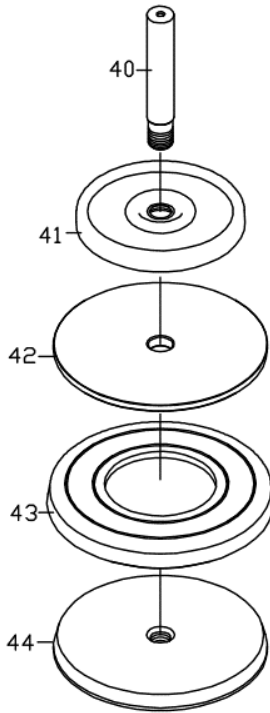

ZT0520 5/32"(4.0mm) Air Hydraulic Riveter

Ⓐ ASS'Y

Ⓑ ASS'Y

Ⓒ ASS'Y

ZT0520 5/32"(4.0mm) Air Hydraulic Riveter

TECHNICAL DATA	Traction Power	lbf(kgf)	: 1100 (500)
	Stroke Length	mm	: 20
	Net Weight	lbs(kgs)	: 3.8(1.7)
	Nosepieces Equipped	inch(mm)	: 5/32(4.0) , 1/8(3.2) , 3/32(2.4)
	Max. Capacity		: Max. 5/32"(4.0mm)blind rivets in all materials