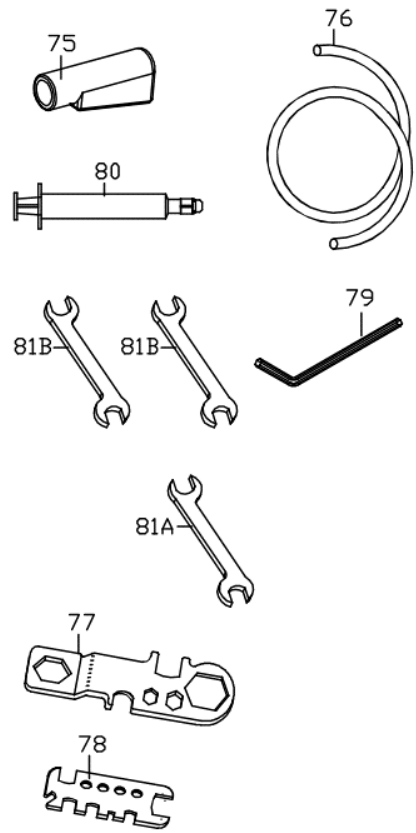

ZT0520 5/32"(4.0mm) Air Hydraulic Riveter

Ⓐ ASS'Y

Ⓑ ASS'Y

Ⓒ ASS'Y

ZT0520 5/32"(4.0mm) Air Hydraulic Riveter

TECHNICAL DATA	Traction Power	lbf(kgf)	: 1100 (500)
	Stroke Length	mm	: 20
	Net Weight	lbs(kgs)	: 3.8(1.7)
	Nosepieces Equipped	inch(mm)	: 5/32(4.0) , 1/8(3.2) , 3/32(2.4)
	Max. Capacity		: Max. 5/32"(4.0mm)blind rivets in all materials