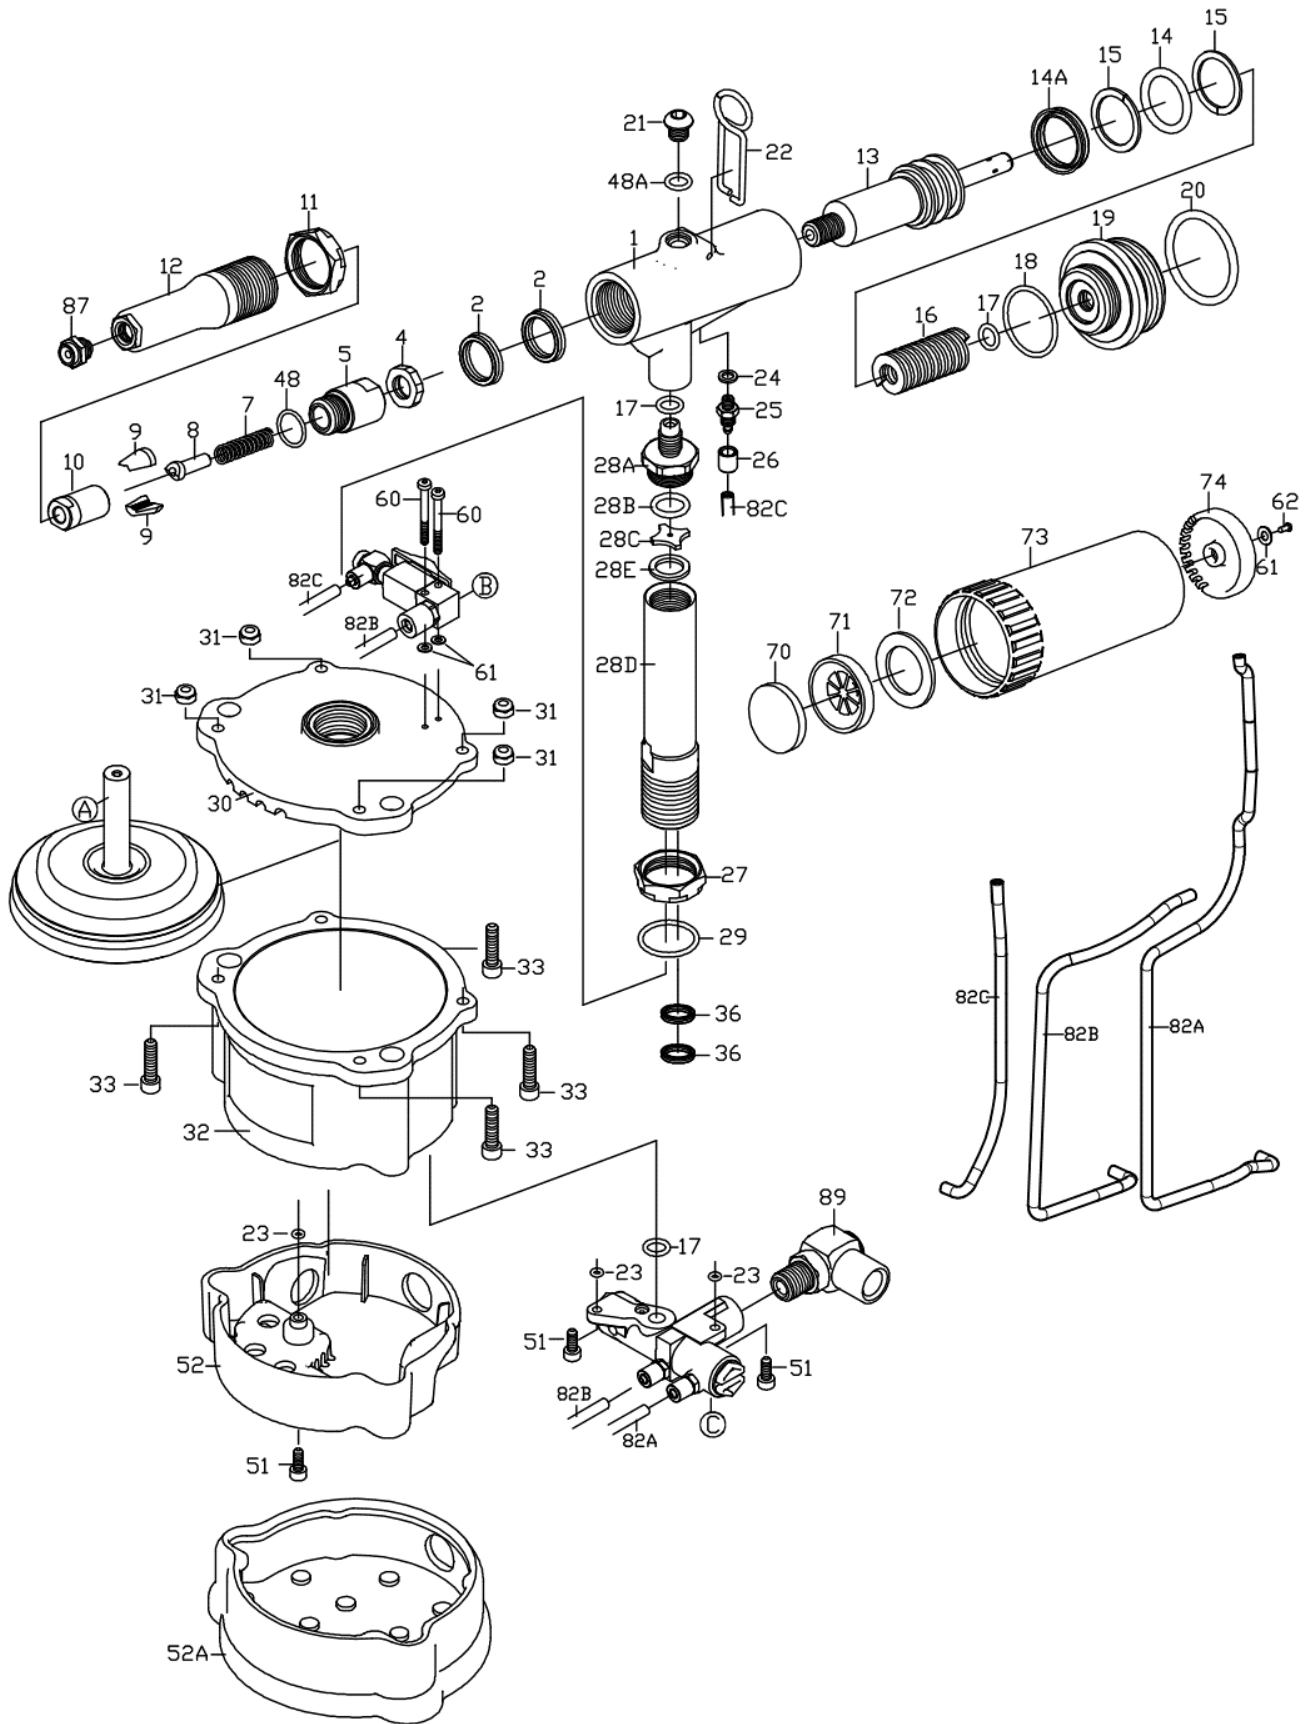

ZT0520 5/32"(4.0mm) Air Hydraulic Riveter

Ⓐ ASS'Y

Ⓑ ASS'Y

Ⓒ ASS'Y

ZT0520 5/32"(4.0mm) Air Hydraulic Riveter

TECHNICAL DATA	Traction Power	lbf(kgf)	: 1100 (500)
	Stroke Length	mm	: 20
	Net Weight	lbs(kgs)	: 3.8(1.7)
	Nosepieces Equipped	inch(mm)	: 5/32(4.0) , 1/8(3.2) , 3/32(2.4)
	Max. Capacity		: Max. 5/32"(4.0mm)blind rivets in all materials