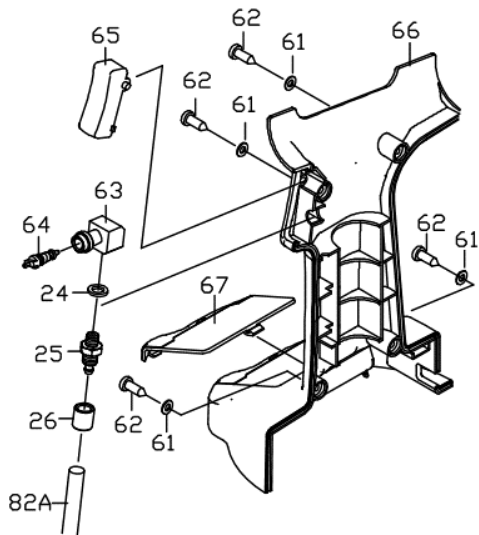

ZT0520 5/32"(4.0mm) Air Hydraulic Riveter

Ⓐ ASS'Y

Ⓑ ASS'Y

Ⓒ ASS'Y

ZT0520 5/32"(4.0mm) Air Hydraulic Riveter

TECHNICAL DATA	Traction Power	lbf(kgf)	: 1100 (500)
	Stroke Length	mm	: 20
	Net Weight	lbs(kgs)	: 3.8(1.7)
	Nosepieces Equipped	inch(mm)	: 5/32(4.0) , 1/8(3.2) , 3/32(2.4)
	Max. Capacity		: Max. 5/32"(4.0mm)blind rivets in all materials