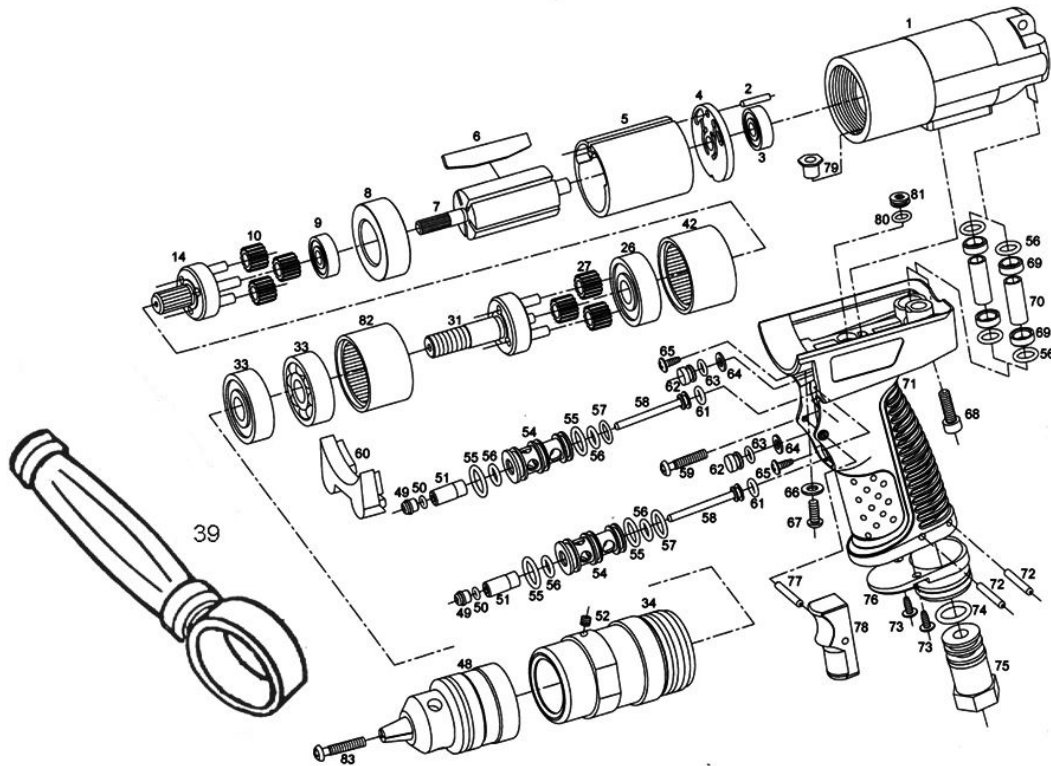

ZRD3645C 1/2" Air Reversible Drill Composite Housing

ZRD3645C 1/2" Air Reversible Drill Composite Housing

TECHNICAL DATA

Capacity : 3/8(10) inch(mm)
 Spindle Size : 3/8"-24 inch
 Free Speed : 500 R.P.M.
 Avg. Air Cons : 5(141) cfm(l/min)